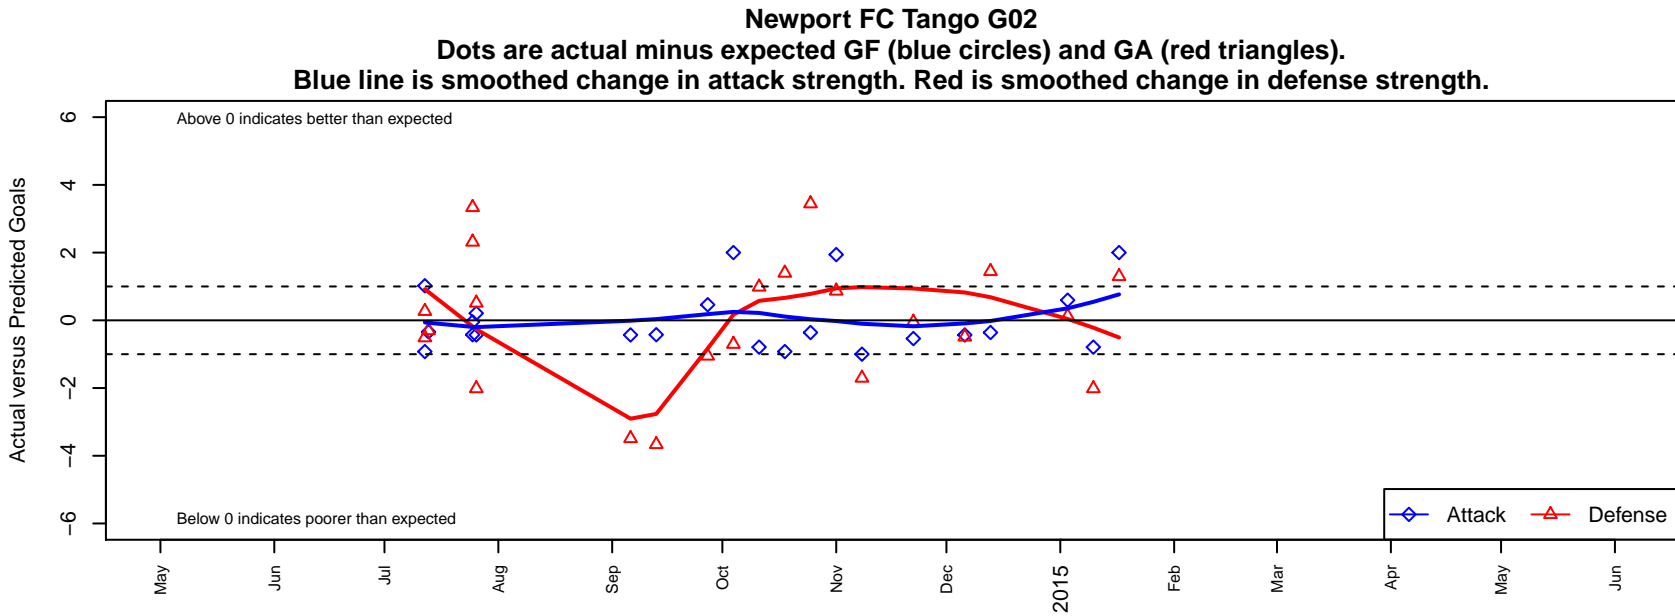

**attack and defense variance (black dot)
relative to other teams
and top 10 in region**

**attack and defense rating
relative to others at age
and all opponents in last 13 months**

Newport FC Tango G02

Newport Youth SC
Bellevue, WA
G02 total strength=480
attack=0.39 defense=0.28
fall league = NPSL G12D1

alt names used:
Newport FC Tango
Newport FC Tango 02
Newport FC Tango '02
Newport FC Tango G02

Venues played:
2014 ISC Gunners Invitational GU12
2014 Crossfire Select Cup GU12 Gold
2014 NPSL G12D1
2014 Founders Cup G02