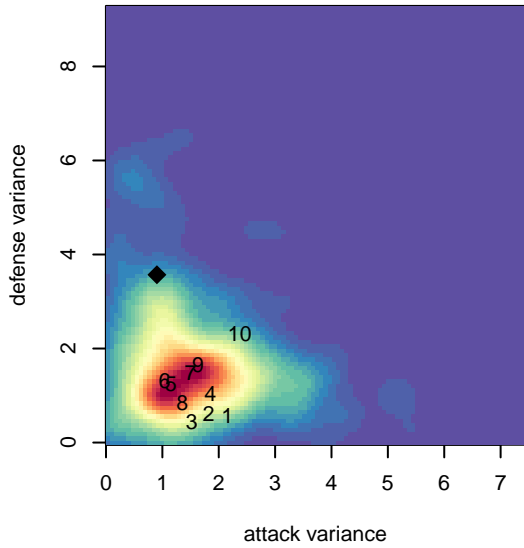

**attack and defense variance (black dot)
relative to other teams
and top 10 in region**