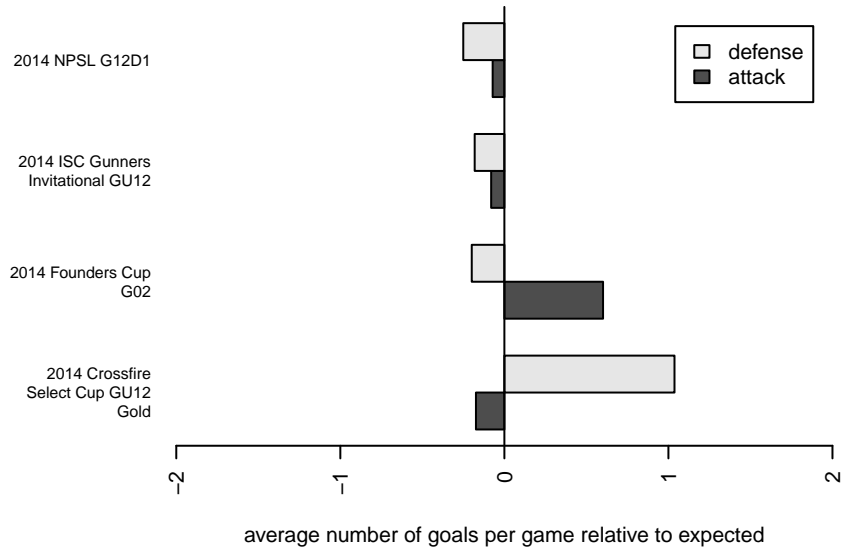

Performance relative to 13 month average