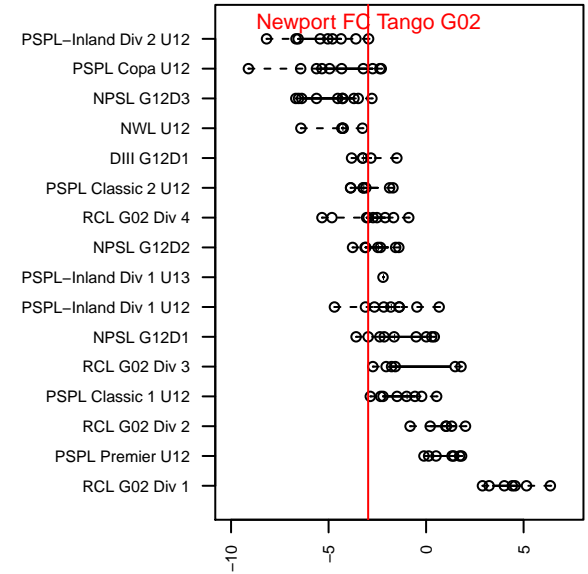

**attack and defense rating
relative to others at age
and all opponents in last 13 months**