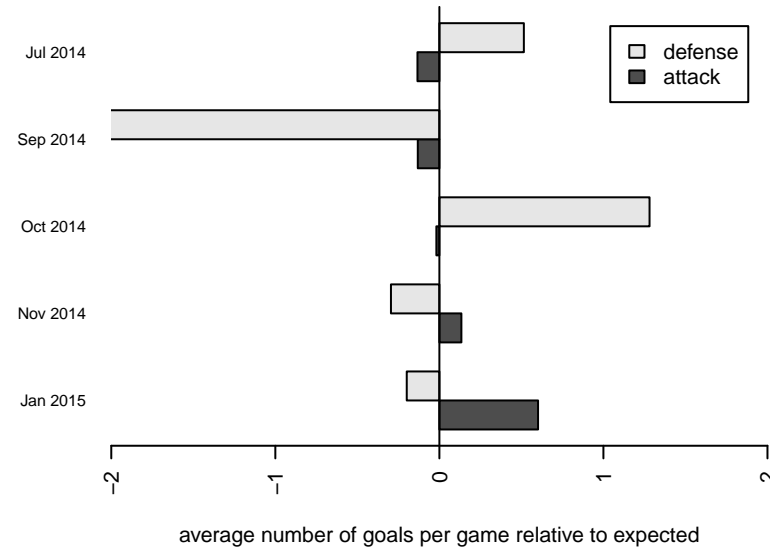

Performance relative to 13 month average